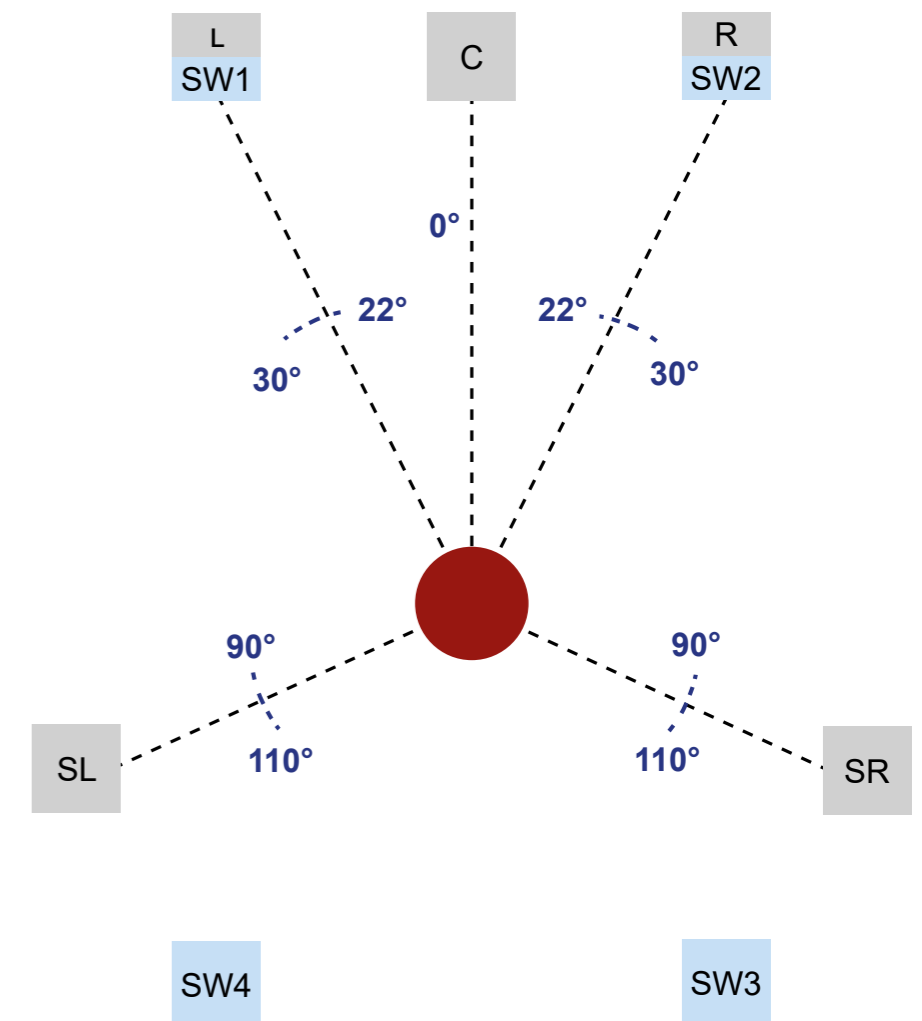

# HOME THEATRE / 5.1

## ON-WALL GOLD SYSTEM

POWER ● ● ● ● ●

QUALITY ● ● ● ● ●

ARRANGEMENT SUGGESTED

COMPONENTS	GARVAN CODE	DIMENSIONS	POWER RMS/MAX	SPECIFICS
Front Speakers R - L	KW513	80,5x19,5 cm (cover)	300 / 600 W	on-wall
Central Speaker C	KW513	80,5x19,5 cm (cover)	300 / 600 W	on-wall
Surround Speaker SR e SL	KW313	44x19 cm (cover)	150 / 300 W	on-wall
Subwoofer SW1 - SW2 - SW3 - SW4	WR416 x 4 units	80x19 cm (cover)	600 / 1200 W	in-wall
Subwoofer amplifier	AT2404	35,8x48,3x4,45 cm	2400 W	rack
Suggested AV amplifier	-		5.1 x 300 W RMS	not produced by GARVAN