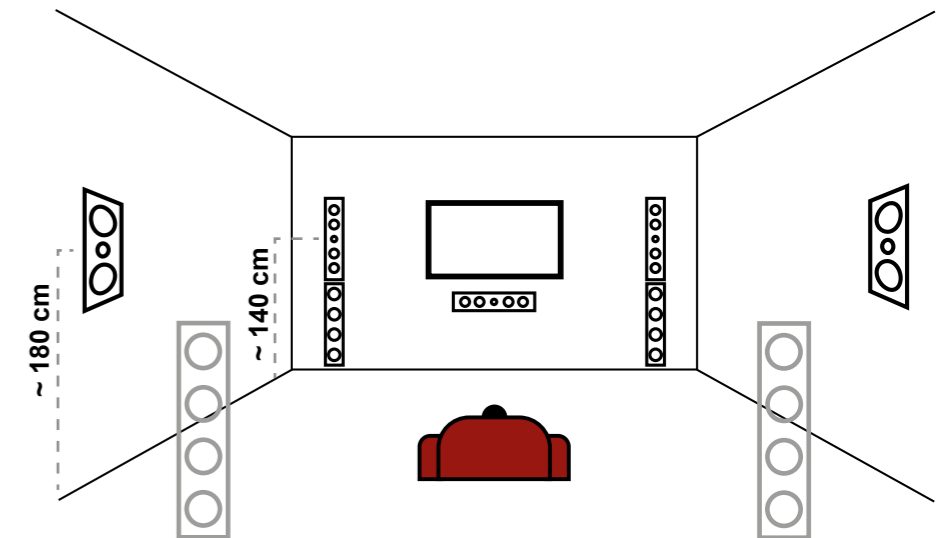

# HOME THEATRE / 5.1

## ON-WALL GOLD SYSTEM

POWER ● ● ● ● ●

QUALITY ● ● ● ● ●

ARRANGEMENT SUGGESTED

COMPONENTS	GARVAN CODE	DIMENSIONS	POWER RMS/MAX	SPECIFICS
Front Speakers R - L	KW513	80,5x19,5 cm (cover)	300 / 600 W	on-wall
Central Speaker C	KW513	80,5x19,5 cm (cover)	300 / 600 W	on-wall
Surround Speaker SR e SL	KW313	44x19 cm (cover)	150 / 300 W	on-wall
Subwoofer SW1 - SW2 - SW3 - SW4	WR416 x 4 units	80x19 cm (cover)	600 / 1200 W	in-wall
Subwoofer amplifier	AT2404	35,8x48,3x4,45 cm	2400 W	rack
Suggested AV amplifier	-		5.1 x 300 W RMS	not produced by GARVAN